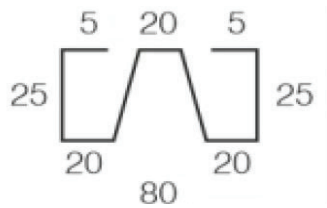

EURO PRICE LIST - 2020/1

PRODUCTS	THICKNESS	DIMENSION	DISCOUNTED
L PROFILE	2	100X50X50	
	3	100X50X50	
	2	100X70X100	
	3	100X70X100	
J PROFILE	1	35X3000X25	
	1,5	35X3000X25	
M PROFILE	0,5	80X3000X25	

HEKIMBOARD