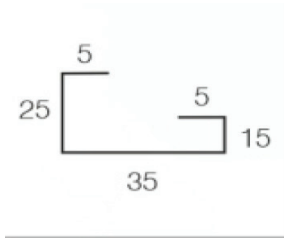

EURO PRICE LIST - 2020/1

PRODUCTS	THICKNESS	DIMENSION	DISCOUNTED
L PROFILE	2	100X50X50	
	3	100X50X50	
	2	100X70X100	
	3	100X70X100	
J PROFILE	1	35X3000X25	
	1,5	35X3000X25	
M PROFILE	0,5	80X3000X25	

HEKIMBOARD