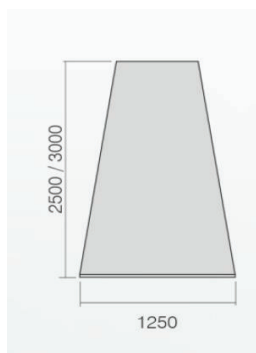

EURO PRICE LIST - 2020/1

THICKNESS (mm)	DIMENSION (mm X mm)	SHEET AREA M2	DISCOUNTED SHEET PRICE USD	NUMBER OF SHEETS PER PALLET		
				TRUCK	40 CONTAINER	20 CONTAINER
6	1250 X 2500	3,125		100	74	90
8		3,125		75	55	70
10		3,125		60	43	55
12		3,125		50	35	45
6	1250 X 3000	3,75		80	60	
8		3,75		60	46	
10		3,75		50	35	
12		3,75		45	30	